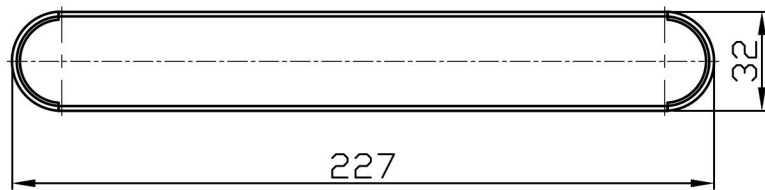

Imperia 6 Column Radiator Feet

Technical Drawing

Unit:mm

x2

A-A

x4

Eastbrook 

Eastbrook Road, Gloucester GL4 3DB