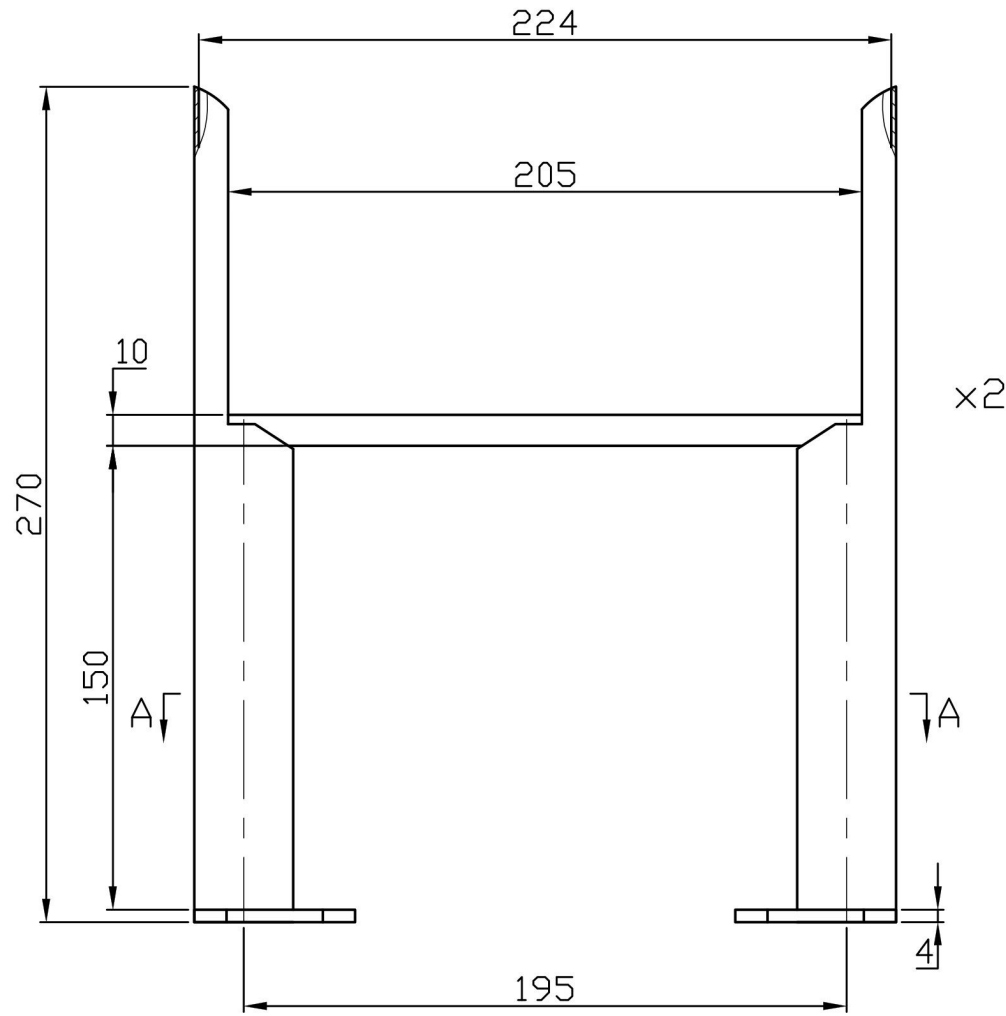

Imperia 6 Column Radiator Feet

Technical Drawing

Unit:mm

x2

A-A

x4

Eastbrook 

Eastbrook Road, Gloucester GL4 3DB