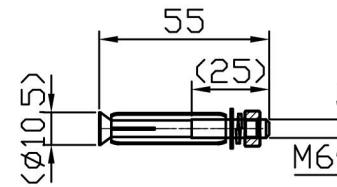

Imperia 6 Column Radiator Feet

Technical Drawing

Unit:mm

x2

A-A

x4

Eastbrook 

Eastbrook Road, Gloucester GL4 3DB