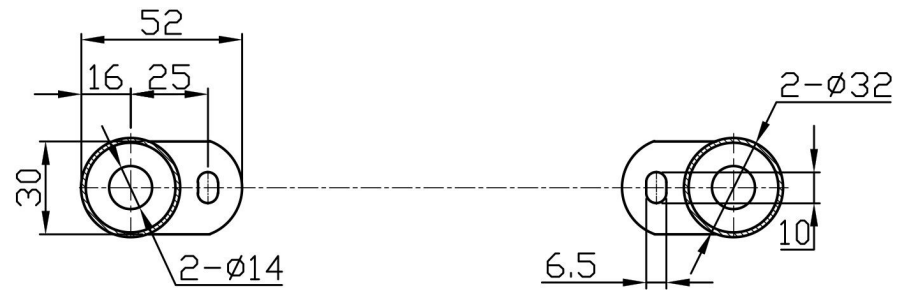

Imperia 6 Column Radiator Feet

Technical Drawing

Unit:mm

x2

A-A

x4

Eastbrook 

Eastbrook Road, Gloucester GL4 3DB